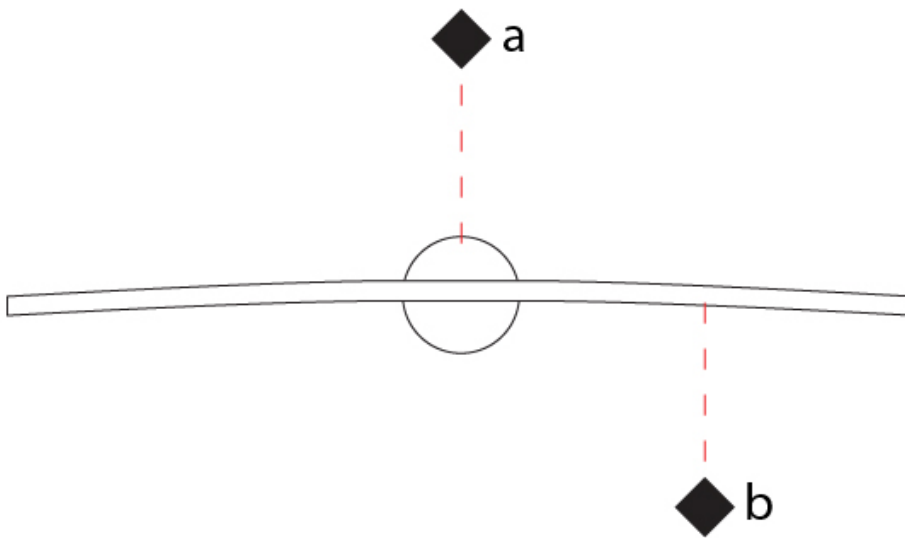

D43062-

PROJECT

TYPE

SPECIFIER

QUANTITY

DATE

D