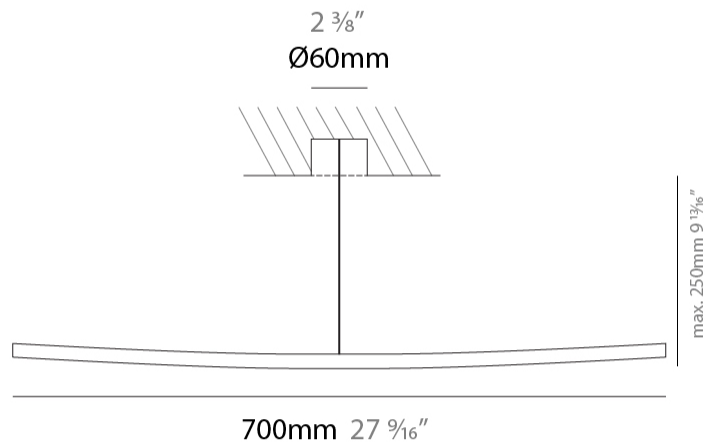

PROJECT
TYPE
SPECIFIER
QUANTITY
DATE

ALBATROS SURFACE

D43064-

base number Finish
Options

1. To build a product code in our configurator select the specify button on the base model # product page
2. To build a manual product code on this datasheet choose from the options listed below in blue font and add the suffix to the base model #

GENERAL

Series: Albatros
Partner: Icone
Division: Design
Installation: Surface
Product Type: Picture Light
Mounting Location: Wall
Light Distribution: Adjustable

PHYSICAL

Shape: Abstract
Length (mm): 700
Length (in): 27 ⁹/₁₆
Depth (mm): 80 / 250
Depth (in): 3 ¹/₈
Fixture Finish: WHI / CHR
Fixture Material: Aluminum

ELECTRICAL

Lamp Type: LED (Zhaga Standard)
Input Wattage (W): 20.76
Total Output Wattage (W): 17.6
Driver Included: No
Driver Location: Remote
Driver Type: Constant Voltage - Universal
Driver Class: Class 2
Housing: ENCP1 ENCP3
Input Voltage (V): 120 - 277
Output Voltage (V): 12

LED

Color Temperature (°K): 3000
Max. Delivered Lumen (lm): 1800
CRI: >90 CRI
Lamp Life (hrs): 50000

OPTICAL

RATINGS AND CERTIFICATIONS

Certified By: Certified for North American Standards
IP rating: IP20