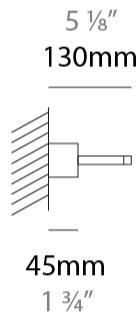

GENERAL

Series: Albatros
 Partner: Icone
 Division: Design
 Installation: Surface
 Product Type: Picture Light
 Mounting Location: Wall
 Light Distribution: Adjustable

PHYSICAL

Shape: Abstract
 Length (mm): 500
 Length (in): 19 ¹¹/₁₆
 Depth (mm): 130
 Depth (in): 5 ¹/₈
 Fixture Finish: WHI / CHR / GLG
 Fixture Material: Aluminum

GENERAL

Series: Albatros
 Partner: Icone
 Division: Design
 Installation: Surface
 Product Type: Picture Light
 Mounting Location: Wall
 Light Distribution: Adjustable

PHYSICAL

Shape: Abstract
 Length (mm): 700
 Length (in): 27 ⁵/₁₆
 Depth (mm): 130
 Depth (in): 5 ¹/₈
 Fixture Finish: WHI / CHR / GLG
 Fixture Material: Aluminum

4 1/4"
 Ø108mm

J-Box cover plate
 Included

D43062-

PROJECT

TYPE

SPECIFIER

QUANTITY

DATE