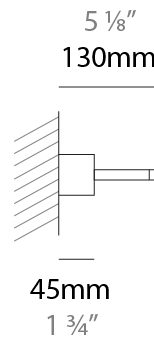

GENERAL

Series: Albatros
 Partner: Icone
 Division: Design
 Installation: Surface
 Product Type: Picture Light
 Mounting Location: Wall
 Light Distribution: Adjustable

PHYSICAL

Shape: Abstract
 Length (mm): 500
 Length (in): 19 ¹¹/₁₆
 Depth (mm): 130
 Depth (in): 5 ¹/₈
 Fixture Finish: WHI / CHR / GLG
 Fixture Material: Aluminum

4 1/4"
 Ø108mm

J-Box cover plate
 Included

D43061-

PROJECT

TYPE

SPECIFIER

QUANTITY

DATE

GENERAL

Series: Albatros
 Partner: Icone
 Division: Design
 Installation: Surface
 Product Type: Picture Light
 Mounting Location: Wall
 Light Distribution: Adjustable

PHYSICAL

Shape: Abstract
 Length (mm): 700
 Length (in): 27 ⁵/₁₆
 Depth (mm): 130
 Depth (in): 5 ¹/₈
 Fixture Finish: WHI / CHR / GLG
 Fixture Material: Aluminum