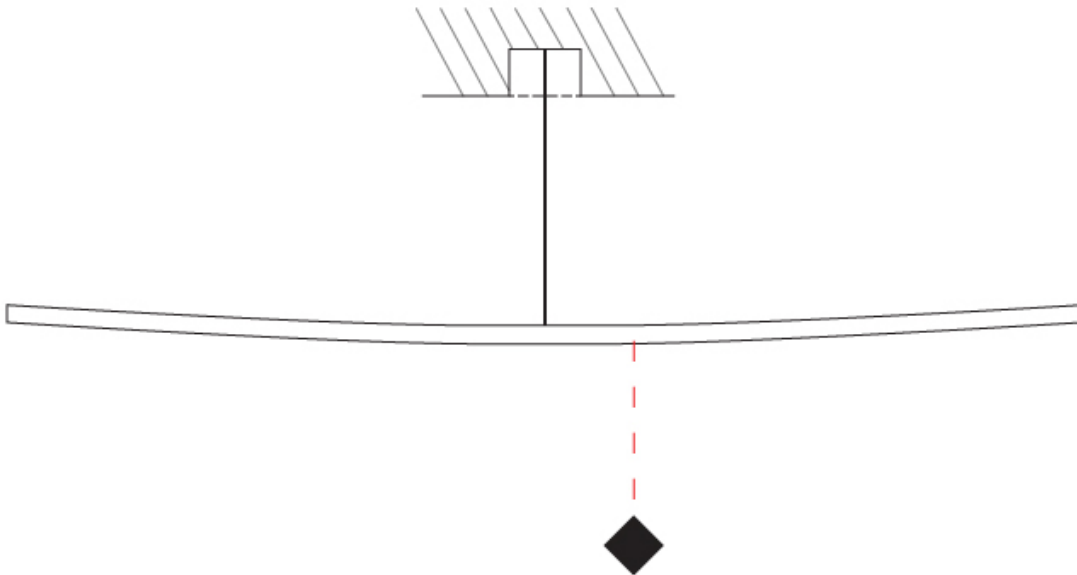

D43065-

PROJECT

TYPE

SPECIFIER

QUANTITY

DATE

D