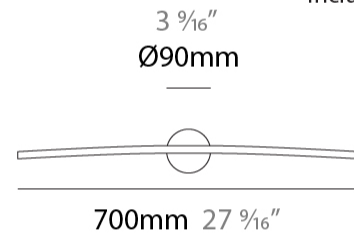

GENERAL

Series: Albatros
 Partner: Icone
 Division: Design
 Installation: Surface
 Product Type: Picture Light
 Mounting Location: Wall
 Light Distribution: Adjustable

PHYSICAL

Shape: Abstract
 Length (mm): 500
 Length (in): 19 ¹¹/₁₆
 Depth (mm): 130
 Depth (in): 5 ¹/₈
 Fixture Finish: WHI / CHR / GLG
 Fixture Material: Aluminum

GENERAL

Series: Albatros
 Partner: Icone
 Division: Design
 Installation: Surface
 Product Type: Picture Light
 Mounting Location: Wall
 Light Distribution: Adjustable

PHYSICAL

Shape: Abstract
 Length (mm): 700
 Length (in): 27 ⁵/₁₆
 Depth (mm): 130
 Depth (in): 5 ¹/₈
 Fixture Finish: WHI / CHR / GLG
 Fixture Material: Aluminum

4 1/4"
 Ø108mm

J-Box cover plate
 Included

D43062-

PROJECT

TYPE

SPECIFIER

QUANTITY

DATE

GENERAL

Series: Albatros
 Partner: Icone
 Division: Design
 Installation: Surface
 Product Type: Picture Light
 Mounting Location: Wall
 Light Distribution: Adjustable

PHYSICAL

Shape: Abstract
 Length (mm): 900
 Length (in): 35 7/16
 Depth (mm): 130
 Depth (in): 5 1/8
 Fixture Finish: WHI / CHR / GLG
 Fixture Material: Aluminum