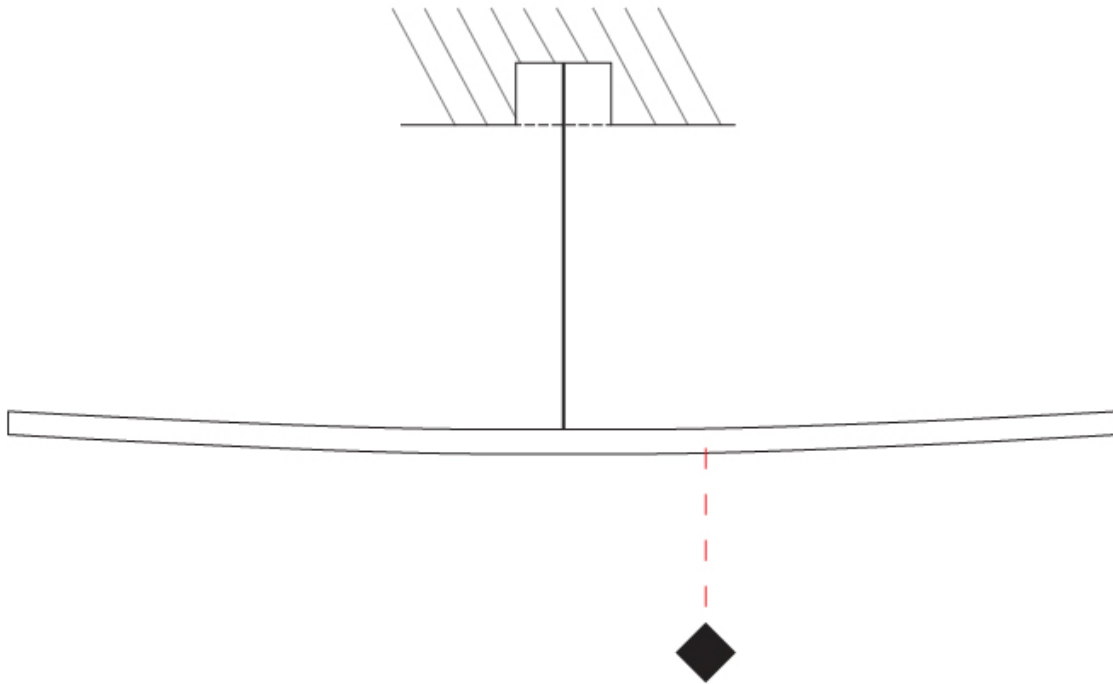

D43064-

PROJECT _____

TYPE _____

SPECIFIER _____

QUANTITY _____

DATE _____

D