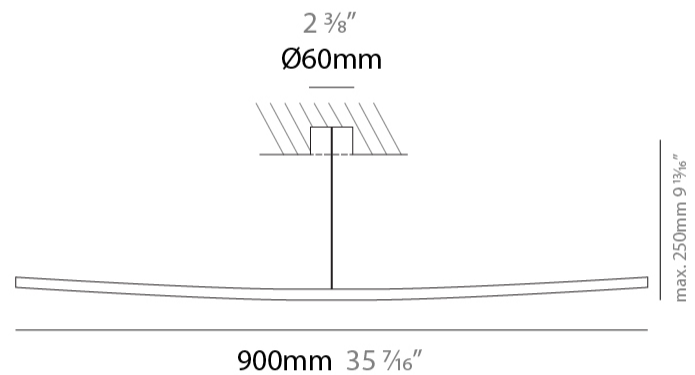

PROJECT	_____
TYPE	_____
SPECIFIER	_____
QUANTITY	_____
DATE	_____

ALBATROS SURFACE

D43065-

base number   Finish
Options

1. To build a product code in our configurator select the specify button on the base model # product page
2. To build a manual product code on this datasheet choose from the options listed below in blue font and add the suffix to the base model #

GENERAL

Series: Albatros
Partner: Icone
Division: Design
Installation: Surface
Product Type: Picture Light
Mounting Location: Wall
Light Distribution: Adjustable

PHYSICAL

Shape: Abstract
Length (mm): 900
Length (in): 35 7/16
Depth (mm): 80 / 250
Depth (in): 3 1/8
Fixture Finish: WHI / CHR
Fixture Material: Aluminum

ELECTRICAL

Lamp Type: LED (Zhaga Standard)
Input Wattage (W): 31.68
Total Output Wattage (W): 27
Driver Included: No
Driver Location: Remote
Driver Type: Constant Voltage - Universal
Driver Class: Class 2
Housing: ENCP1
Input Voltage (V): 120 - 277
Output Voltage (V): 12

LED

Color Temperature (°K): 3000
Max. Delivered Lumen (lm): 2640
CRI: >90 CRI
Lamp Life (hrs): 50000

OPTICAL

RATINGS AND CERTIFICATIONS

Certified By: Certified for North American Standards
IP rating: IP20